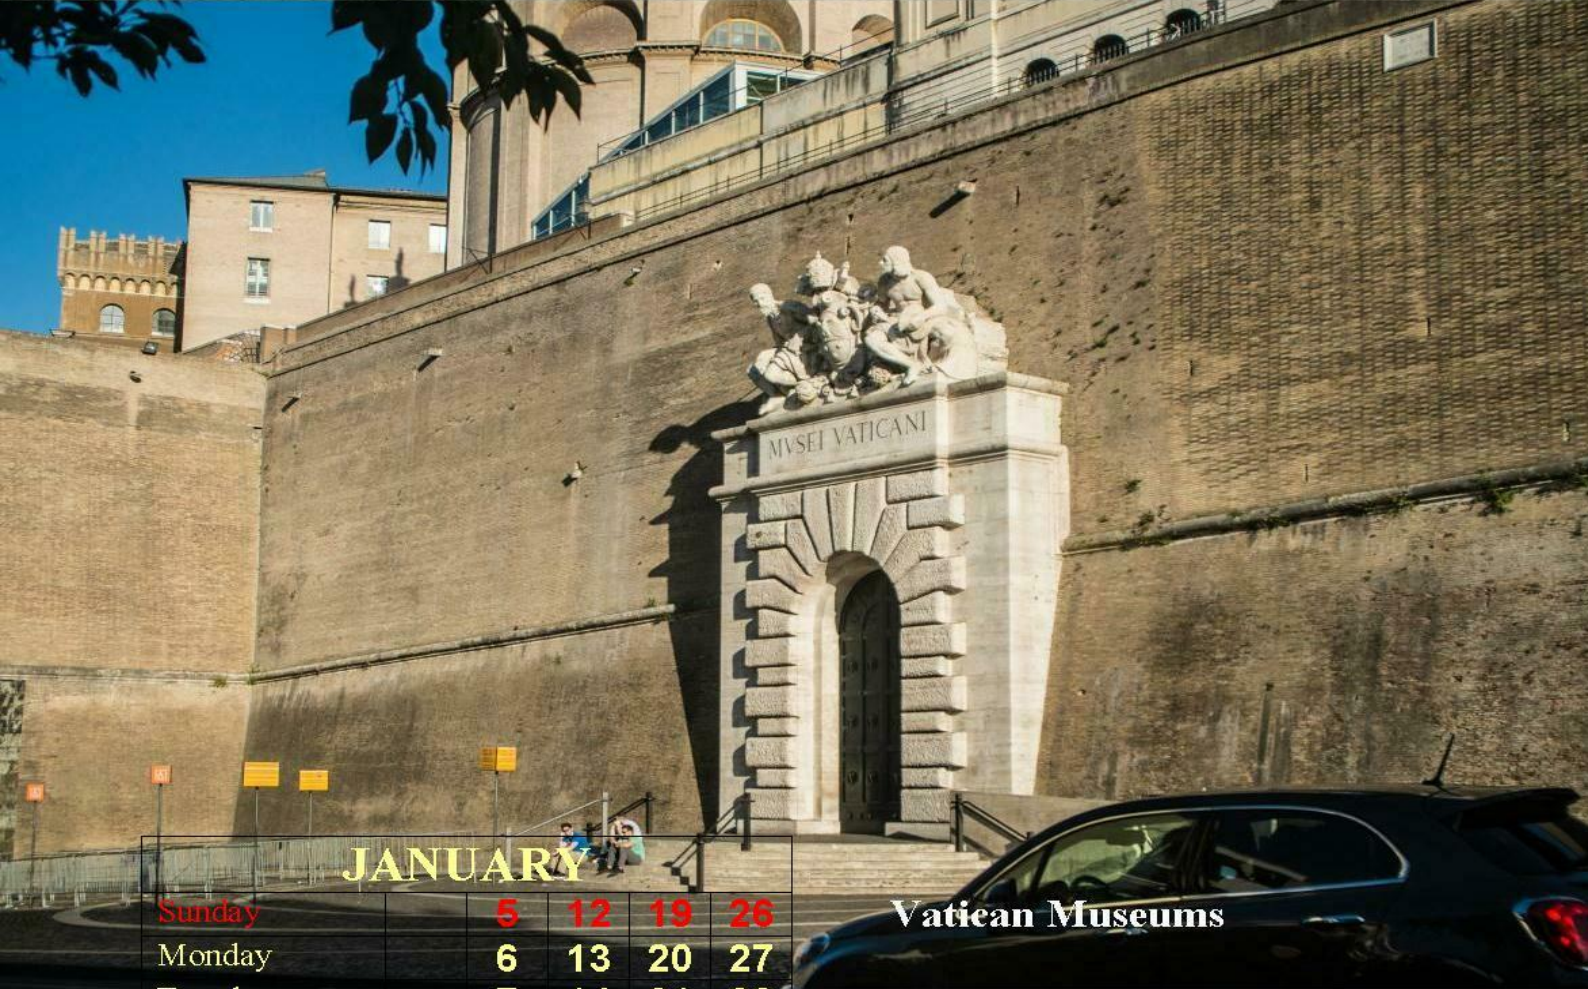

2020

England and Europe

The main square of the Vatican and St Peter's Basilica.

**JANUARY**

**Vatican Museums**

Sunday		5	12	19	26
Monday		6	13	20	27
Tuesday		7	14	21	28
Wednesday	1	8	15	22	29
Thursday	2	9	16	23	30
Friday	3	10	17	24	31
Saturday	1	11	18	25	