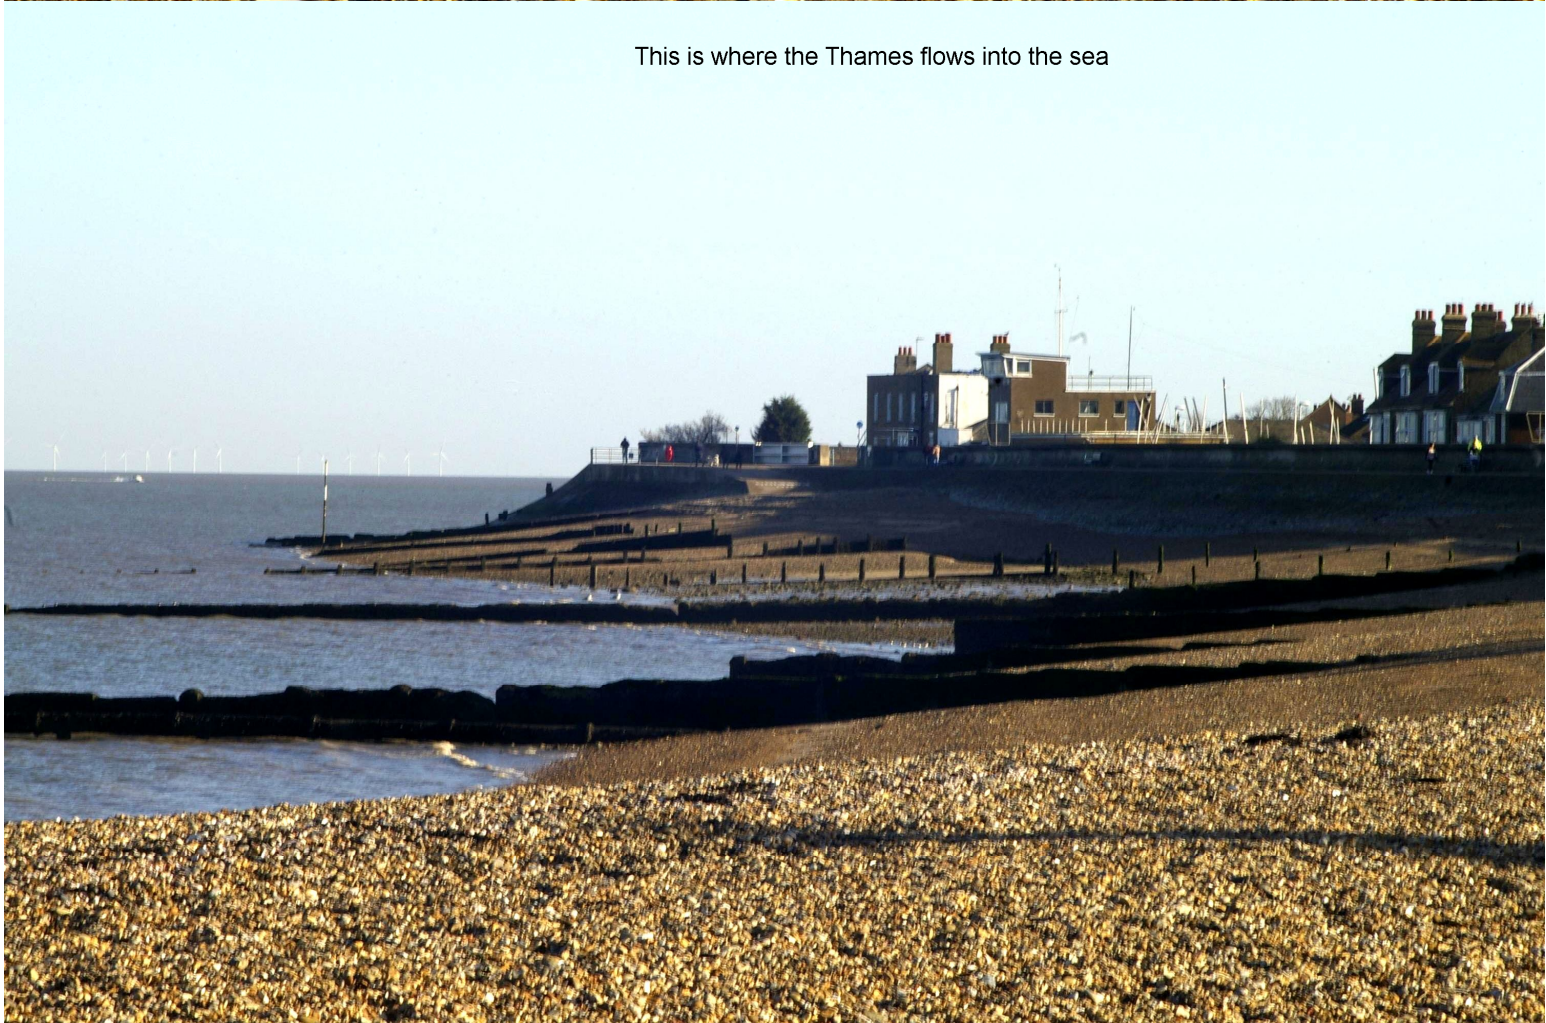

This is where the Thames flows into the sea