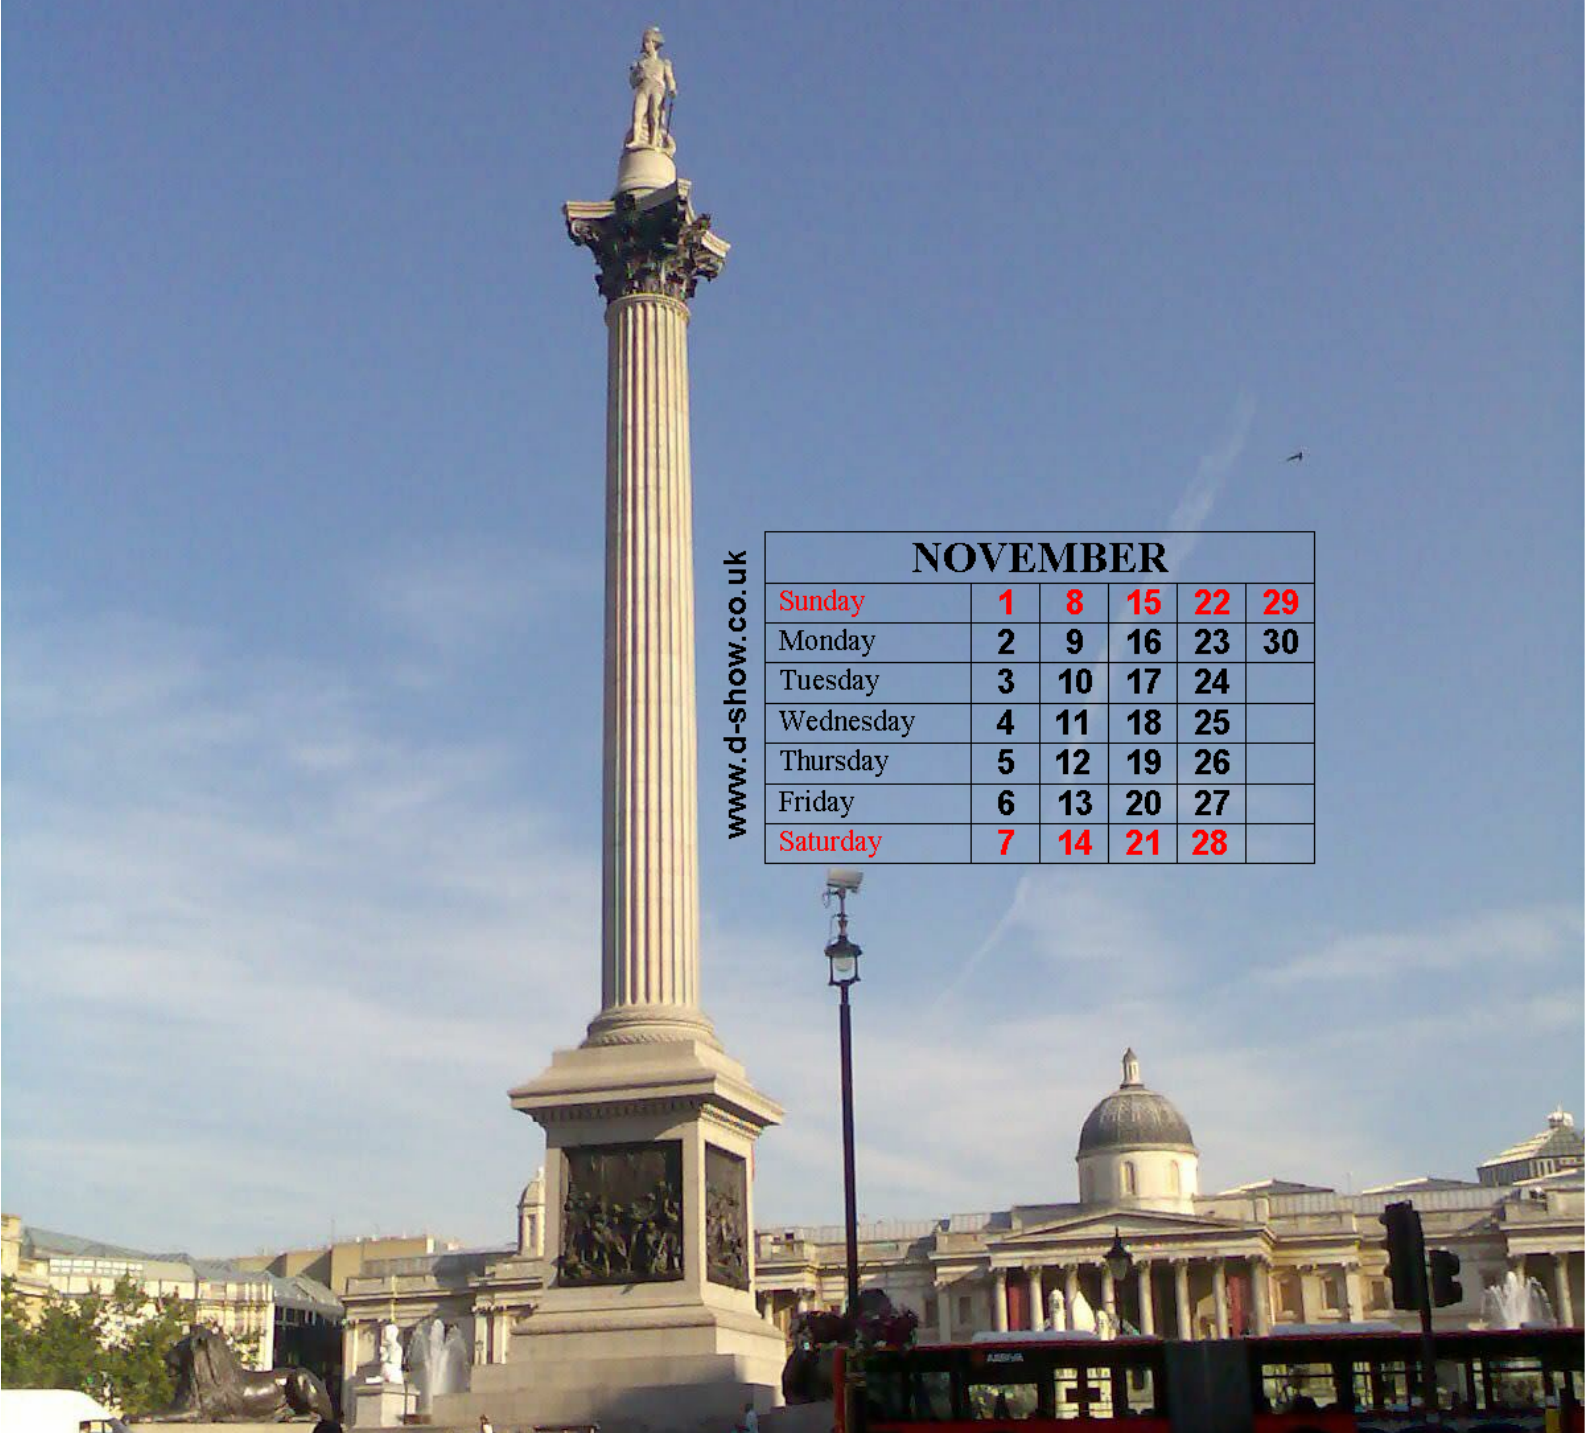

## AUGUST

Sunday		2	9	16	23	30
Monday		3	10	17	24	31
Tuesday		4	11	18	25	
Wednesday		5	12	19	26	
Thursday		6	13	20	27	
Friday		7	14	21	28	
Saturday	1	8	15	22	29	

www.d-show.co.uk

### SEPTEMBER

Sunday		6	13	20	27
Monday		7	14	21	28
Tuesday	1	8	15	22	29
Wednesday	2	9	16	23	30
Thursday	3	10	17	24	
Friday	4	11	18	25	
Saturday	5	12	19	26	

www.d-show.co.uk

# OCTOBER

Sunday		4	11	18	25
Monday		5	12	19	26
Tuesday		6	13	20	27
Wednesday		7	14	21	28
Thursday	1	8	15	22	29
Friday	2	9	16	23	30
Saturday	3	10	17	24	31

www.d-show.co.uk

NOVEMBER					
Sunday	1	8	15	22	29
Monday	2	9	16	23	30
Tuesday	3	10	17	24	
Wednesday	4	11	18	25	
Thursday	5	12	19	26	
Friday	6	13	20	27	
Saturday	7	14	21	28	